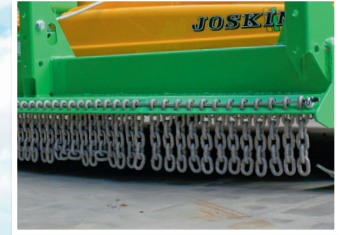

CHOPPERS

VERSATILE IN EVERY SITUATION!

Mowing height adjustable in 8 positions

Floating hitch for a perfect follow-up of the ground relief

Intelligent design for a quality cut

Wide choice of safety devices