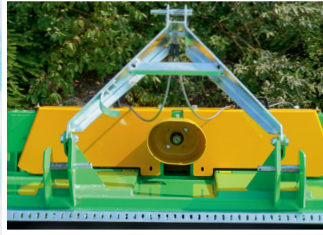

CHOPPERS

VERSATILE IN EVERY SITUATION!

Mowing height adjustable in 8 positions

Floating hitch for a perfect follow-up of the ground relief

Intelligent design for a quality cut

Wide choice of safety devices