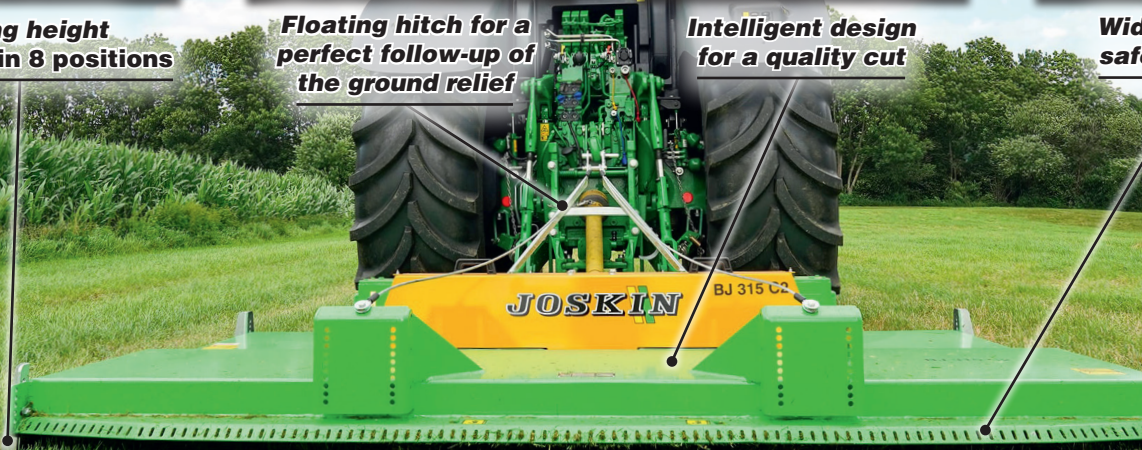

CHOPPERS

VERSATILE IN EVERY SITUATION!

Mowing height adjustable in 8 positions

Floating hitch for a perfect follow-up of the ground relief

Intelligent design for a quality cut

Wide choice of safety devices